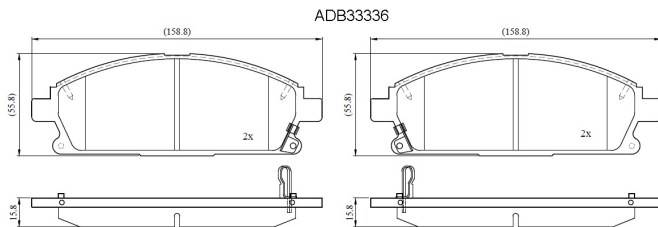

Make: NISSAN

Model: TRUCK Pathfinder

Part Number: ADB33336

Vehicle Manufacturing/Engine:

Specifications

Fitting Position	:	FRONT
Model Date	:	02-Apr
Or. Caliper	:	
WVA	:	
FMSI	:	7566-D855
Length	:	158.7
Width	:	55.8
Thickness	:	16.4