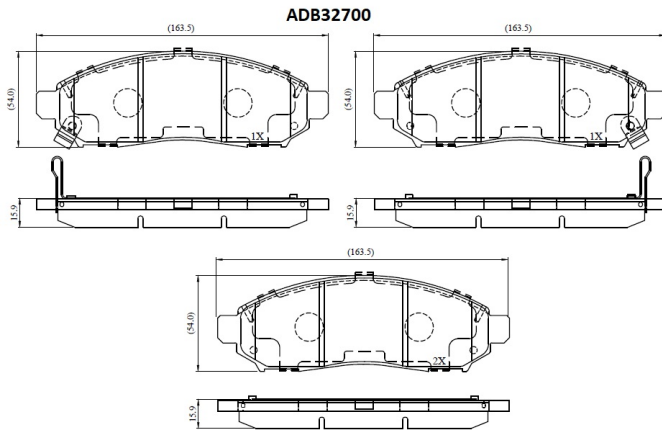

Make: NISSAN

Model: TRUCK Xterra

Part Number: ADB32700

Vehicle Manufacturing/Engine:

Specifications

Fitting Position	:	Front
Model Date	:	05-Nov
Or. Caliper	:	
WVA	:	

FMSI	:	D1094
Length	:	163.5
Width	:	54
Thickness	:	15.9