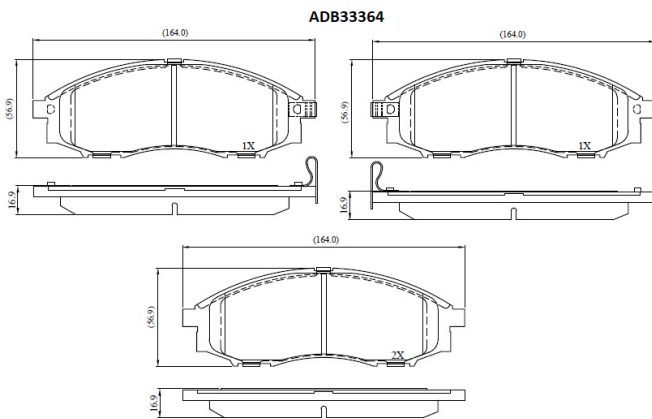

Make: NISSAN

Model: TRUCK Xterra

Part Number: ADB33364

Vehicle Manufacturing/Engine:

Specifications

Fitting Position	:	Front
Model Date	:	00-04
Or. Caliper	:	
WVA	:	
FMSI	:	7703-D830

Length	:	164
Width	:	56.9
Thickness	:	16.9