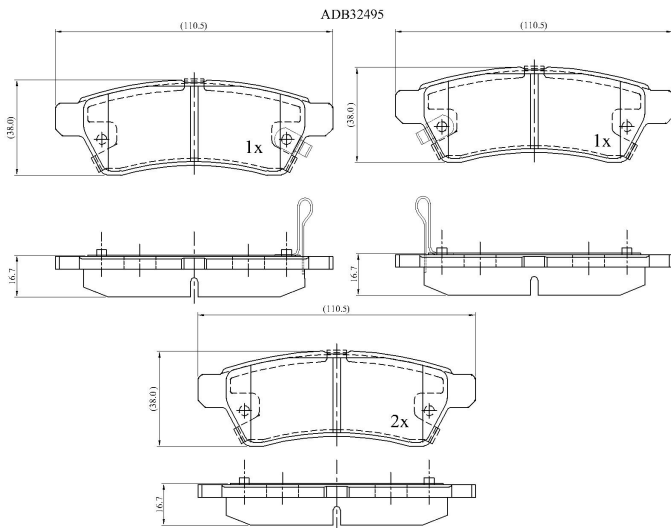

Make: NISSAN

Model: TRUCK

Part Number: ADB32495

Vehicle Manufacturing/Engine:

Specifications

Fitting Position	:	Rear
Model Date	:	2005-2012
Or. Caliper	:	

WVA	:	
FMSI	:	D1100
Length	:	110.5
Width	:	38
Thickness	:	16.7