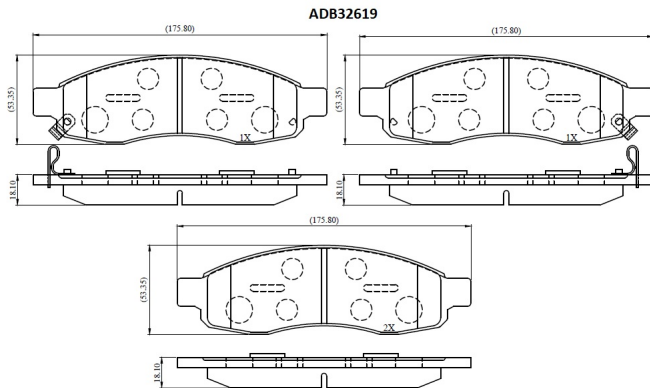

Make: NISSAN

Model: TRUCK

Part Number: ADB32619

Vehicle Manufacturing/Engine:

Specifications

Fitting Position	:	Front
Model Date	:	05-Jun
Or. Caliper	:	
WVA	:	
FMSI	:	D1015

Length	:
Width	:
Thickness	: