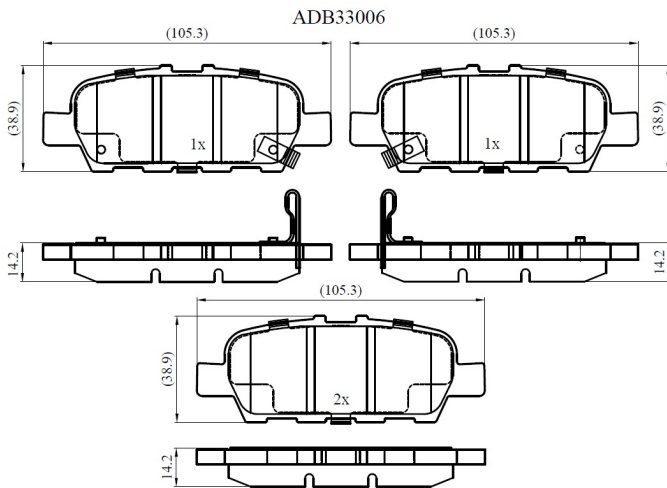

Make: NISSAN

Model: X-TRAIL I

Part Number: ADB33006

Vehicle Manufacturing/Engine:

Specifications

Fitting Position	:	Rear
Model Date	:	2001-2004
Or. Caliper	:	
WVA	:	23871

FMSI	:
Length	:
Width	:
Thickness	: