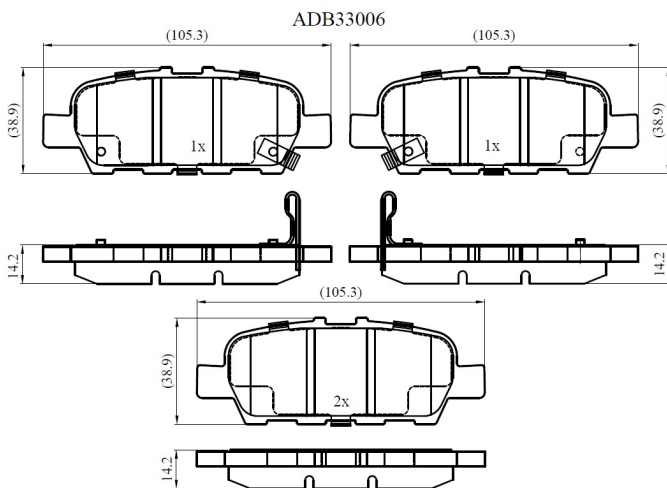

Make: NISSAN

Model: X-TRAIL I

Part Number: ADB33006

Vehicle Manufacturing/Engine:

Specifications

Fitting Position	:	Rear
Model Date	:	2003-2013
Or. Caliper	:	
WVA	:	23871

FMSI	:
Length	:
Width	:
Thickness	: