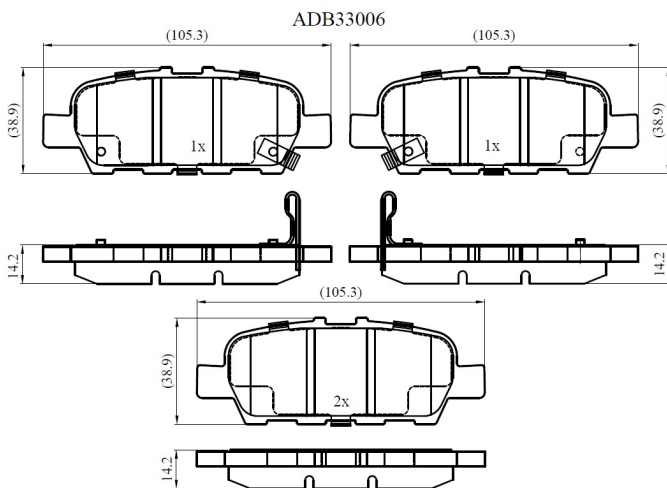

Make: NISSAN

Model: X-TRAIL II

Part Number: ADB33006

Vehicle Manufacturing/Engine:

Specifications

Fitting Position	:	Rear
Model Date	:	2008-2013
Or. Caliper	:	
WVA	:	23871

FMSI	:
Length	:
Width	:
Thickness	: