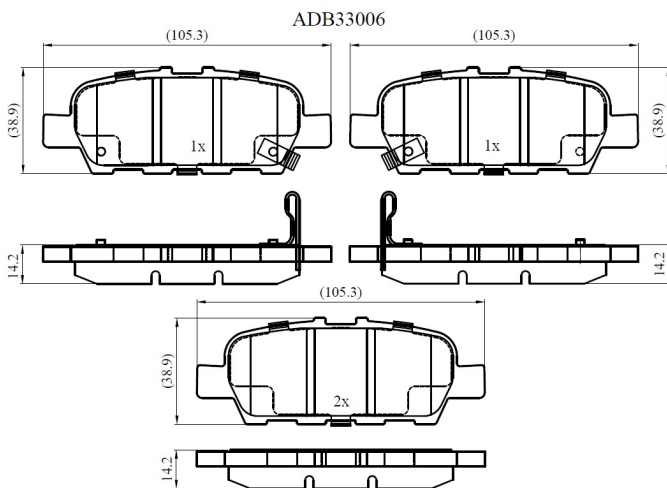

Make: NISSAN

Model: X-TRAIL II

Part Number: ADB33006

Vehicle Manufacturing/Engine:

Specifications

Fitting Position	:	Rear
Model Date	:	2007-2013
Or. Caliper	:	
WVA	:	23871

FMSI	:
Length	:
Width	:
Thickness	: