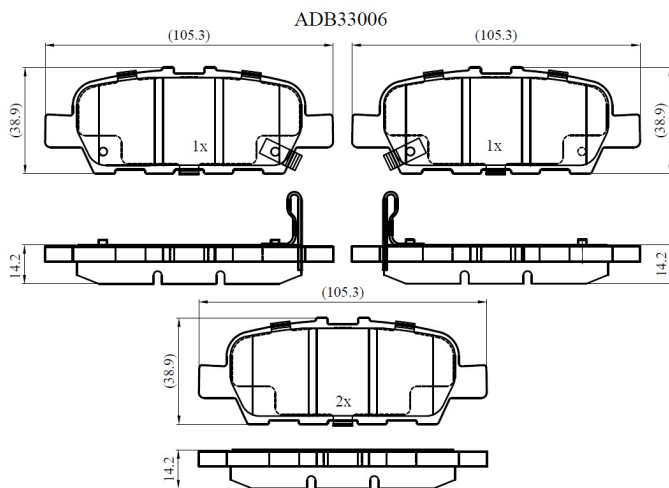

Make: NISSAN

Model: X-TRAIL II

Part Number: ADB33006

Vehicle Manufacturing/Engine:

Specifications

Fitting Position	:	Rear
Model Date	:	2007-2013
Or. Caliper	:	
WVA	:	23871

FMSI	:
Length	:
Width	:
Thickness	: