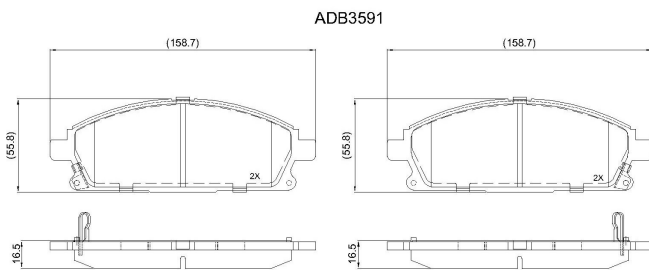

Make: NISSAN

Model: X-Trail

Part Number: ADB3591

Vehicle Manufacturing/Engine:

Specifications

Fitting Position	:	Front
Model Date	:	10/01->
Or. Caliper	:	Akebono
WVA	:	23420
FMSI	:	
Length	:	158.7

Width	:	55.8
Thickness	:	16.5