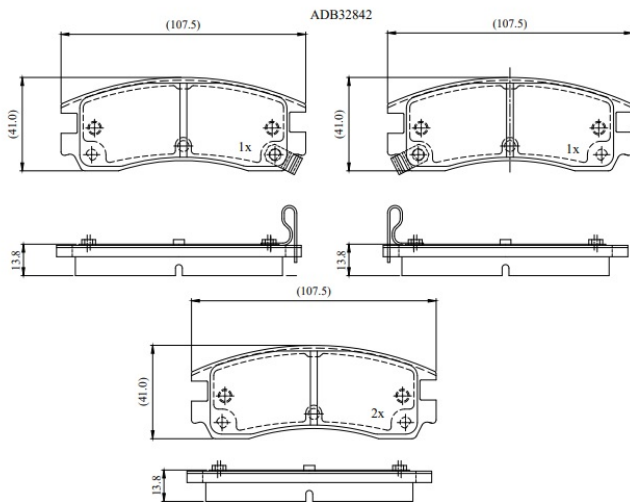

Make: OLDSMOBILE

Model: Cutlass W?Body

Part Number: ADB32842

Vehicle Manufacturing/Engine:

Specifications

| | | |
|-------------------------|---|------|
| Fitting Position | : | Rear |
| Model Date | : | 97- |
| Or. Caliper | : | |

| | | |
|------------------|---|-----------|
| WVA | : | |
| FMSI | : | 7387-D508 |
| Length | : | 107.5 |
| Width | : | 41 |
| Thickness | : | 13.8 |