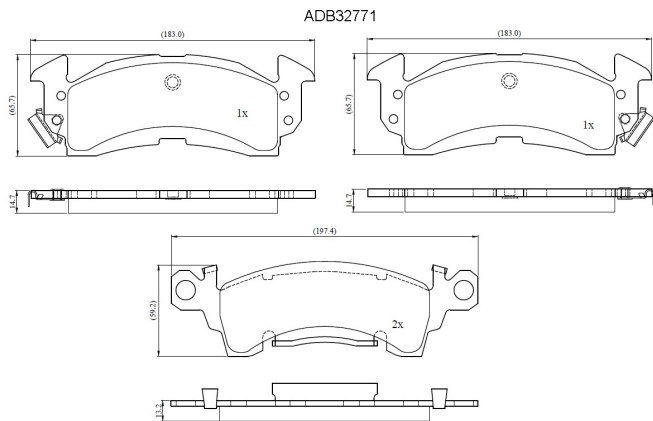

Make: OLDSMOBILE

Model: Omega

Part Number: ADB32771

Vehicle Manufacturing/Engine:

Specifications

Fitting Position	:	Front
Model Date	:	73-79
Or. Caliper	:	
WVA	:	

FMSI	:	728A-D52
Length	:	183/197.4
Width	:	65.7/59.2
Thickness	:	14.7/13.2