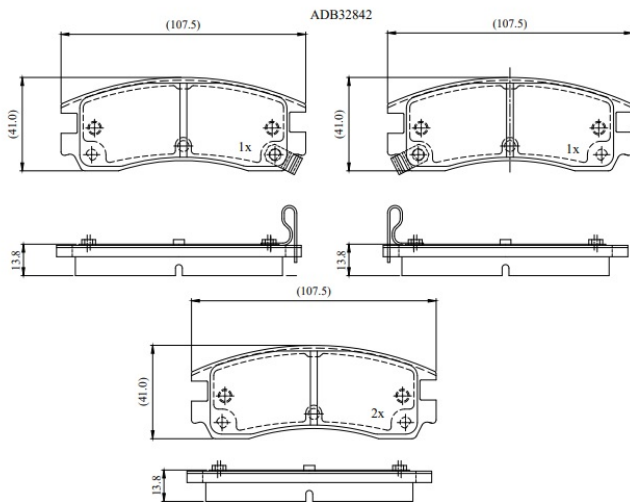

Make: OLDSMOBILE

Model: Trofeo

Part Number: ADB32842

Vehicle Manufacturing/Engine:

Specifications

Fitting Position	:	Rear
Model Date	:	92-
Or. Caliper	:	

WVA	:	
FMSI	:	7387-D508
Length	:	107.5
Width	:	41
Thickness	:	13.8