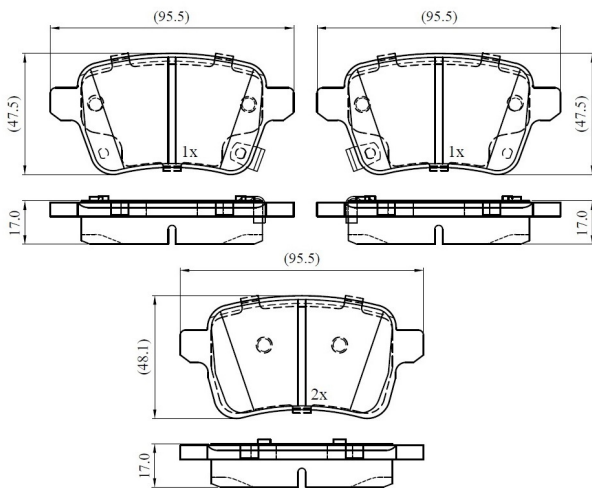

Make: OPEL

Model: ADAM

Part Number: ADB33235

Vehicle Manufacturing/Engine:

ADB33235

Specifications

Fitting Position	:	Rear
Model Date	:	2014-2018

Or. Caliper	:	
WVA	:	22220
FMSI	:	
Length	:	95.5
Width	:	47.5/48.1
Thickness	:	17