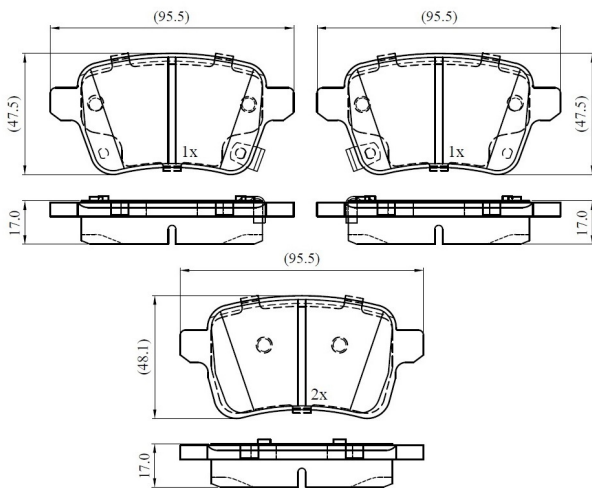

Make: OPEL

Model: ADAM

Part Number: ADB33235

Vehicle Manufacturing/Engine:

ADB33235

Specifications

Fitting Position	:	Rear
Model Date	:	2012-2019

Or. Caliper	:	
WVA	:	22220
FMSI	:	
Length	:	95.5
Width	:	47.5/48.1
Thickness	:	17