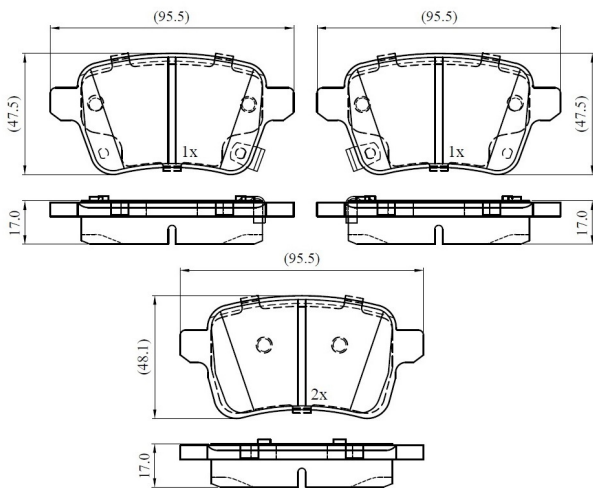

Make: OPEL

Model: ADAM

Part Number: ADB33235

Vehicle Manufacturing/Engine:

ADB33235

Specifications

Fitting Position	:	Rear
Model Date	:	2013-2018

Or. Caliper	:	
WVA	:	22220
FMSI	:	
Length	:	95.5
Width	:	47.5/48.1
Thickness	:	17