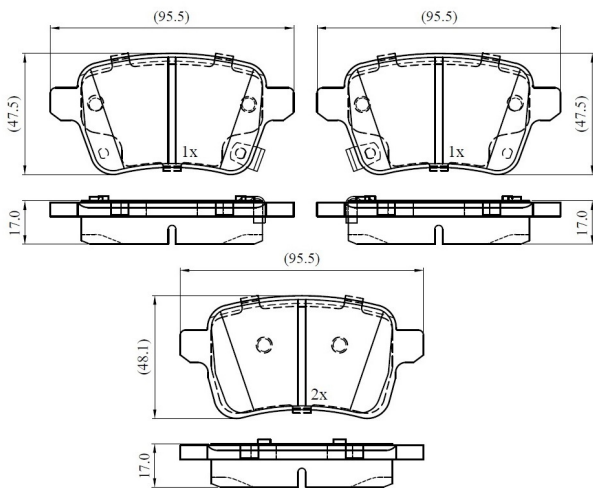

Make: OPEL

Model: ADAM

Part Number: ADB33235

Vehicle Manufacturing/Engine:

ADB33235

Specifications

Fitting Position	:	Rear
Model Date	:	2014-2019

Or. Caliper	:	
WVA	:	22220
FMSI	:	
Length	:	95.5
Width	:	47.5/48.1
Thickness	:	17