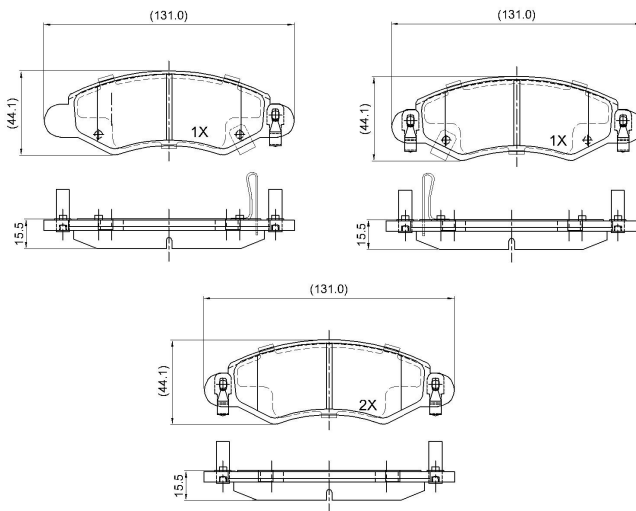

Make: OPEL

Model: Agila

Part Number: ADB3893

Vehicle Manufacturing/Engine:

ADB3893

Specifications

Fitting Position	:	Front
Model Date	:	06/00-->
Or. Caliper	:	Bosch

WVA	:	23253
FMSI	:	
Length	:	131
Width	:	44.1
Thickness	:	15.5