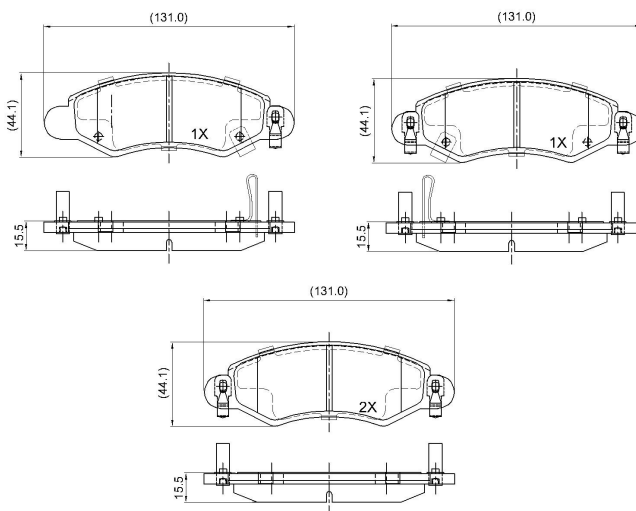

Make: OPEL

Model: Agila

Part Number: ADB3893

Vehicle Manufacturing/Engine:

ADB3893

Specifications

Fitting Position	:	Front
Model Date	:	06/00-->
Or. Caliper	:	Bosch

WVA	:	23253
FMSI	:	
Length	:	131
Width	:	44.1
Thickness	:	15.5