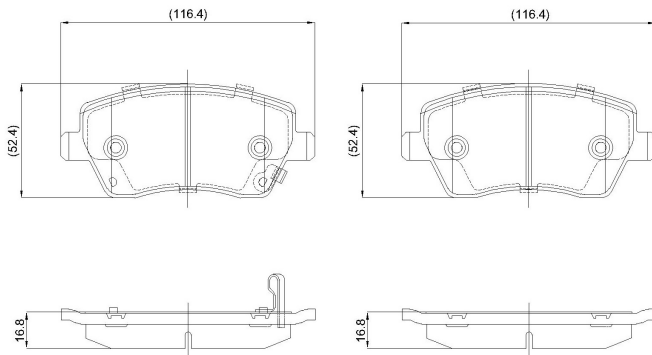

Make: OPEL

Model: Agila

Part Number: ADB32008

Vehicle Manufacturing/Engine:

ADB32008

Specifications

Fitting Position	:	Front
Model Date	:	01/2010->
Or. Caliper	:	
WVA	:	23973, 24403

FMSI	:	
Length	:	116.6
Width	:	52.6
Thickness	:	16.8