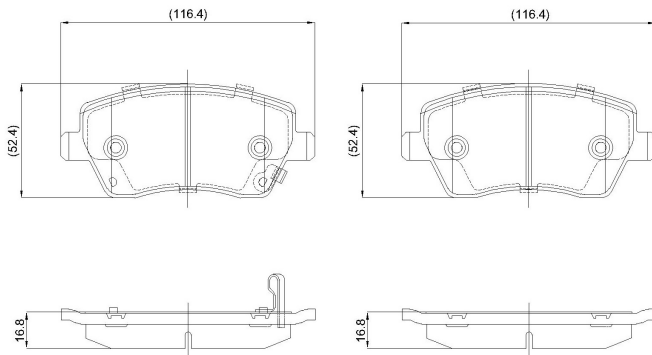

Make: OPEL

Model: Agila

Part Number: ADB32008

Vehicle Manufacturing/Engine:

ADB32008

Specifications

Fitting Position	:	Front
Model Date	:	11/2010->
Or. Caliper	:	
WVA	:	23973, 24403

FMSI	:	
Length	:	116.6
Width	:	52.6
Thickness	:	16.8