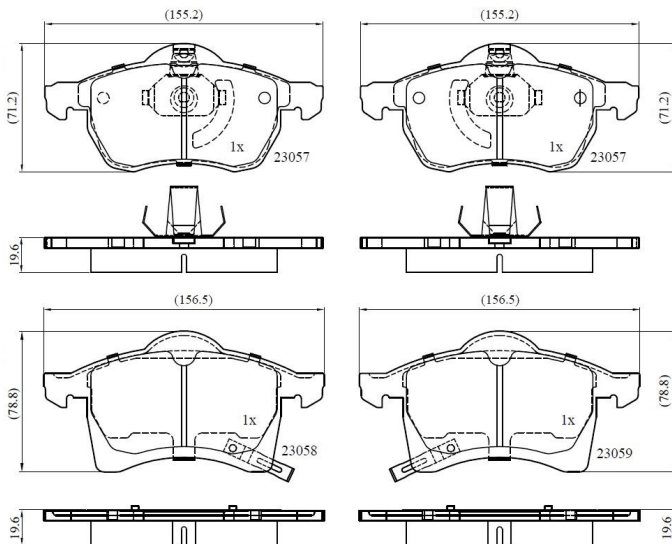

Make: OPEL

Model: Astra (07/98->)

Part Number: ADB3583

Vehicle Manufacturing/Engine:

ADB3583

Specifications

Fitting Position	:	Front
Model Date	:	07/98->

Or. Caliper	:	Ate
WVA	:	2,31,16,23,060
FMSI	:	
Length	:	156.4/155.2
Width	:	78.6/71.2
Thickness	:	19.6