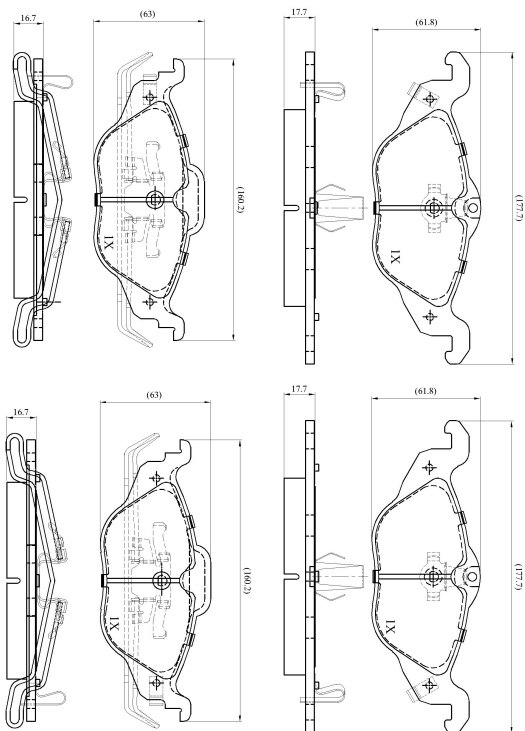

**Make: OPEL**

**Model: Astra (07/98->)**

**Part Number: ADB3584**

**Vehicle Manufacturing/Engine:**

ADB3584

## Specifications

<b>Fitting Position</b>	:	Front
<b>Model Date</b>	:	07/98->
<b>Or. Caliper</b>	:	Ate
<b>WVA</b>	:	23063
<b>FMSI</b>	:	
<b>Length</b>	:	177.7/160.2
<b>Width</b>	:	61.8/63.0
<b>Thickness</b>	:	17.7/16.7