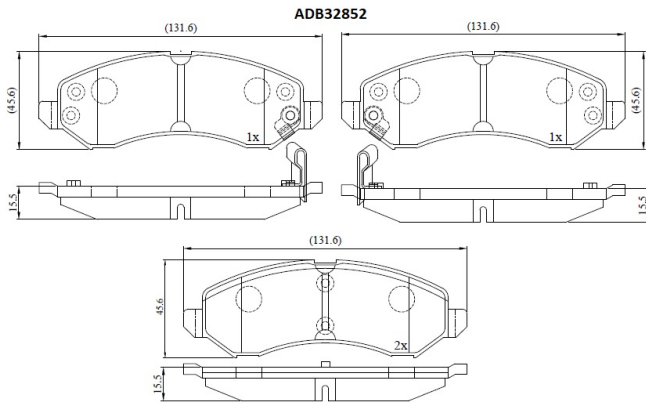

Make: OPEL

Model: ASTRA G CLASSIC Caravan

Part Number: ADB32852

Vehicle Manufacturing/Engine:

Specifications

Fitting Position	:	Rear
Model Date	:	2004-2007
Or. Caliper	:	
WVA	:	23417
FMSI	:	

Length	:
Width	:
Thickness	: