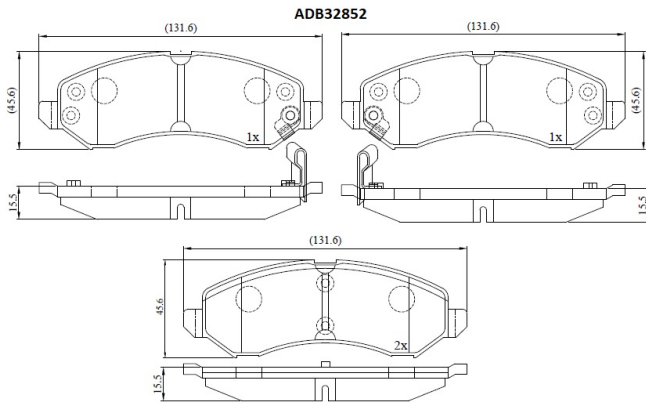

Make: OPEL

Model: ASTRA H CLASSIC Saloon

Part Number: ADB32852

Vehicle Manufacturing/Engine:

Specifications

Fitting Position	:	Rear
Model Date	:	2007-2012
Or. Caliper	:	
WVA	:	23417
FMSI	:	

Length	:
Width	:
Thickness	: