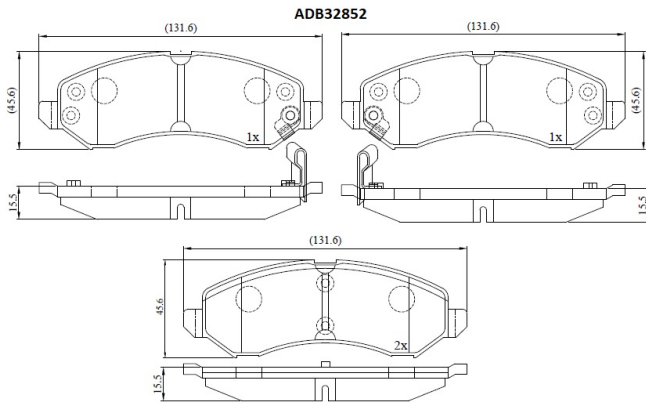

Make: OPEL

Model: ASTRA H Estate

Part Number: ADB32852

Vehicle Manufacturing/Engine:

Specifications

Fitting Position	:	Rear
Model Date	:	2005-2010
Or. Caliper	:	
WVA	:	23417
FMSI	:	

Length	:
Width	:
Thickness	: