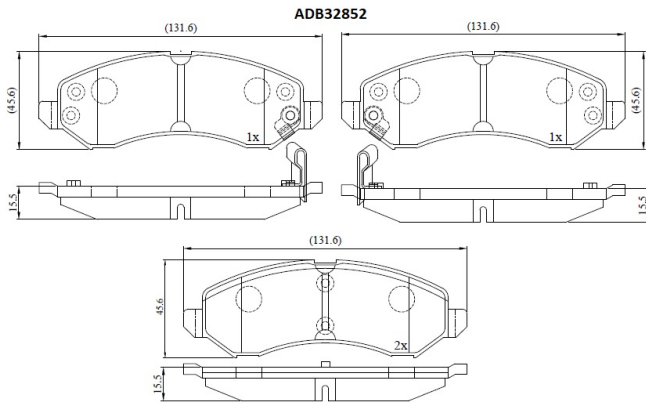

Make: OPEL

Model: ASTRA H Estate

Part Number: ADB32852

Vehicle Manufacturing/Engine:

Specifications

Fitting Position	:	Rear
Model Date	:	2005-2014
Or. Caliper	:	
WVA	:	23417
FMSI	:	

Length	:
Width	:
Thickness	: