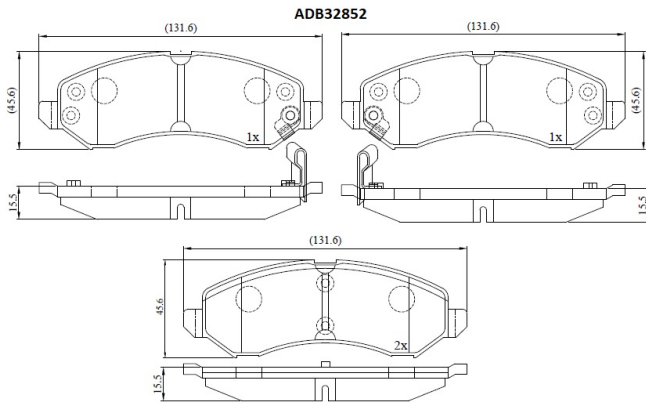

Make: OPEL

Model: ASTRA H Estate

Part Number: ADB32852

Vehicle Manufacturing/Engine:

Specifications

Fitting Position	:	Rear
Model Date	:	2004-2010
Or. Caliper	:	
WVA	:	23417
FMSI	:	

Length :

Width :

Thickness :