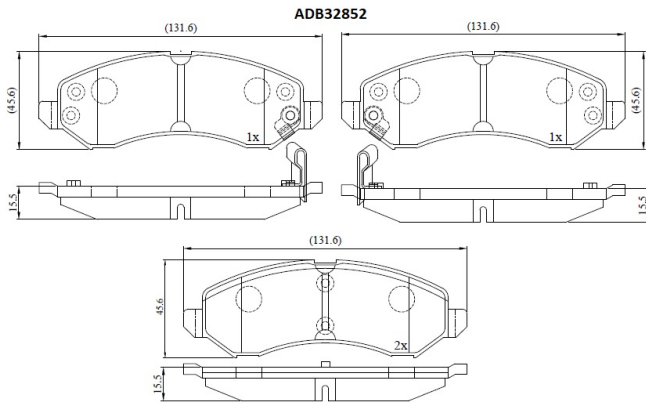

Make: OPEL

Model: ASTRA H GTC

Part Number: ADB32852

Vehicle Manufacturing/Engine:

Specifications

Fitting Position	:	Rear
Model Date	:	2005-2010
Or. Caliper	:	
WVA	:	23417
FMSI	:	

Length	:
Width	:
Thickness	: