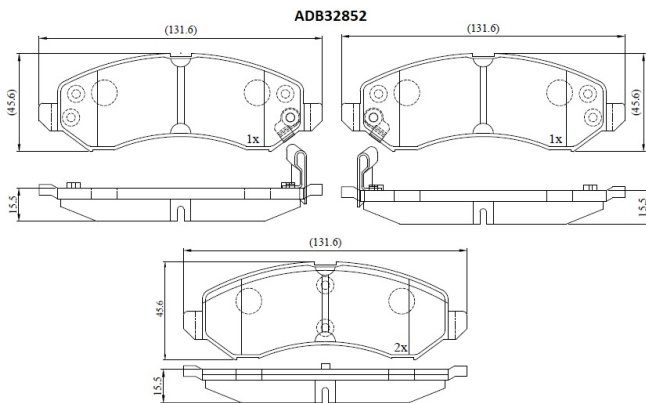

Make: OPEL

Model: ASTRA H TwinTop

Part Number: ADB32852

Vehicle Manufacturing/Engine:

Specifications

Fitting Position	:	Rear
Model Date	:	2005-2010
Or. Caliper	:	
WVA	:	23417
FMSI	:	

Length	:
Width	:
Thickness	: