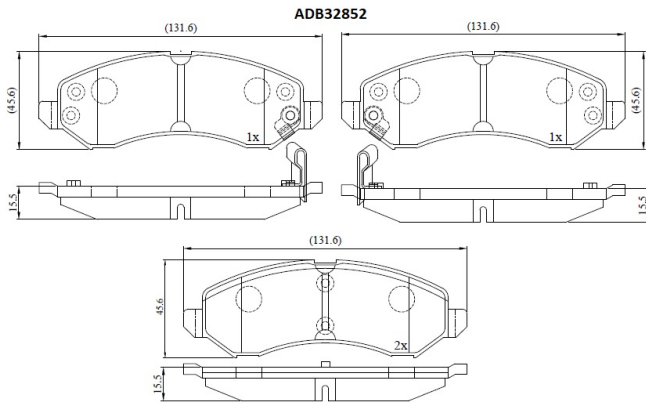

Make: OPEL

Model: ASTRA H

Part Number: ADB32852

Vehicle Manufacturing/Engine:

Specifications

Fitting Position	:	Rear
Model Date	:	2006-2010
Or. Caliper	:	
WVA	:	23417
FMSI	:	

Length	:
Width	:
Thickness	: