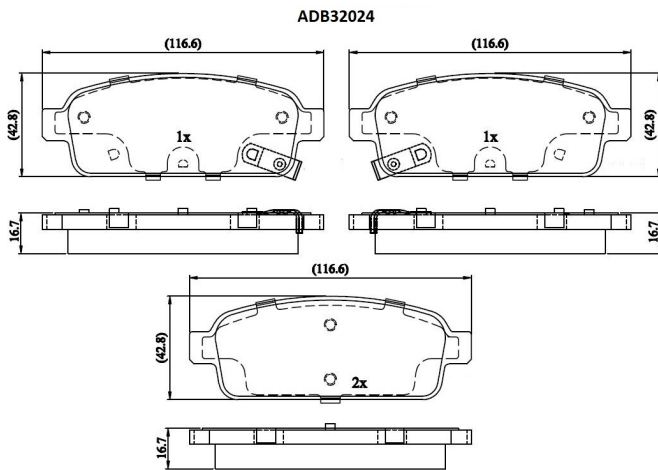

Make: OPEL

Model: Astra J

Part Number: ADB32024

Vehicle Manufacturing/Engine:

Specifications

Fitting Position	:	Rear
Model Date	:	10/10-
Or. Caliper	:	Bosch
WVA	:	25096, 25097, 25098

FMSI	:	
Length	:	116.6
Width	:	42.8
Thickness	:	16.7