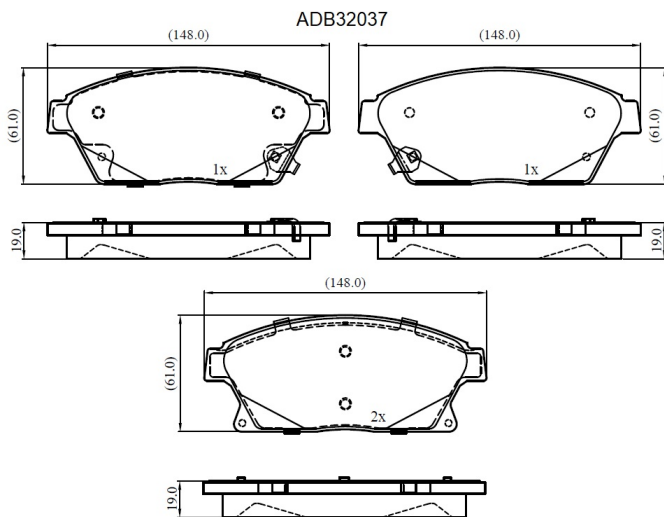

Make: OPEL

Model: Astra J

Part Number: ADB32037

Vehicle Manufacturing/Engine:

Specifications

Fitting Position	:	Front
Model Date	:	12/09-
Or. Caliper	:	Bosch

WVA	:	25034, 25035,25036
FMSI	:	
Length	:	148
Width	:	61
Thickness	:	19