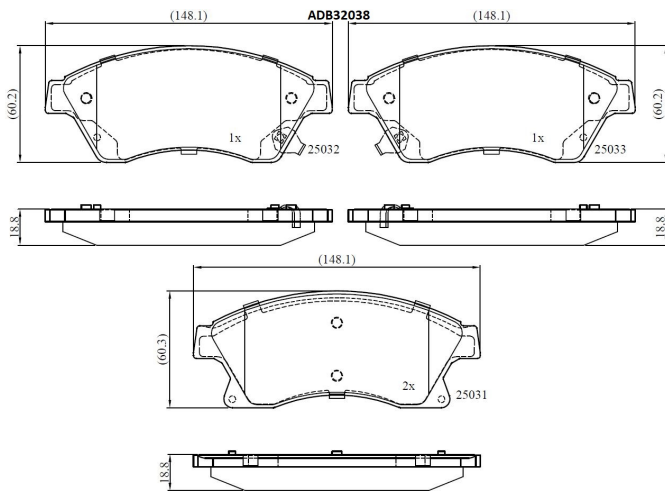

Make: OPEL

Model: Astra J

Part Number: ADB32038

Vehicle Manufacturing/Engine:

Specifications

Fitting Position	:	Front
Model Date	:	12/09-
Or. Caliper	:	Bosch
WVA	:	25031, 25032,25033

FMSI	:	
Length	:	148.1
Width	:	60.3
Thickness	:	18.8