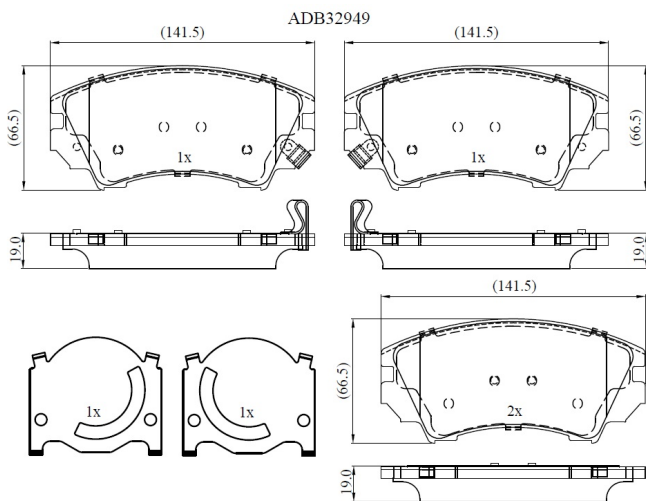

Make: OPEL

Model: Astra J

Part Number: ADB32949

Vehicle Manufacturing/Engine:

Specifications

Fitting Position	:	Front
Model Date	:	2012-2015
Or. Caliper	:	

WVA	:	24412
FMSI	:	
Length	:	
Width	:	
Thickness	:	