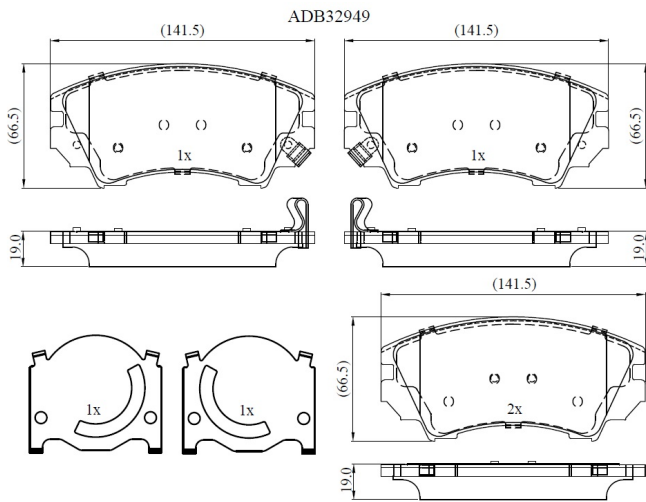

Make: OPEL

Model: Astra J

Part Number: ADB32949

Vehicle Manufacturing/Engine:

Specifications

Fitting Position	:	Front
Model Date	:	2009-2015
Or. Caliper	:	

WVA	:	24412
FMSI	:	
Length	:	
Width	:	
Thickness	:	