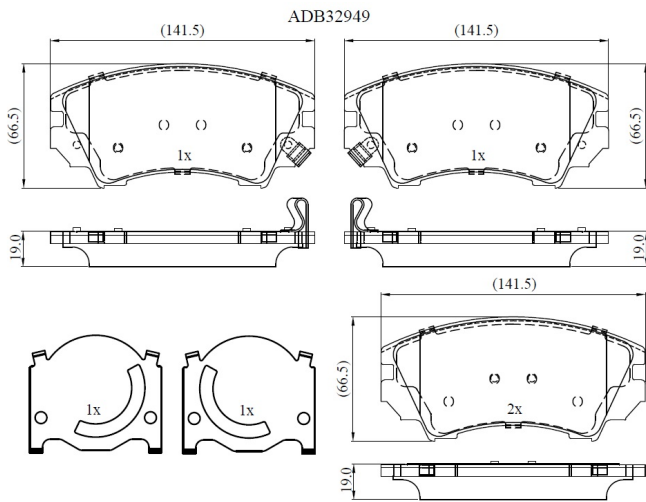

Make: OPEL

Model: Astra J

Part Number: ADB32949

Vehicle Manufacturing/Engine:

Specifications

| | | |
|-------------------------|---|-----------|
| Fitting Position | : | Front |
| Model Date | : | 2011-2015 |
| Or. Caliper | : | |

| | | |
|------------------|---|-------|
| WVA | : | 24412 |
| FMSI | : | |
| Length | : | |
| Width | : | |
| Thickness | : | |