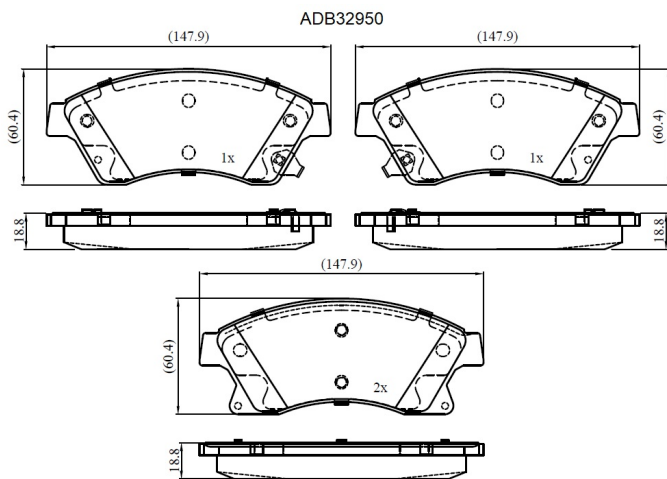

Make: OPEL

Model: Astra J

Part Number: ADB32950

Vehicle Manufacturing/Engine:

Specifications

Fitting Position	:	Front
Model Date	:	2013-2015
Or. Caliper	:	
WVA	:	25031

FMSI	:
Length	:
Width	:
Thickness	: