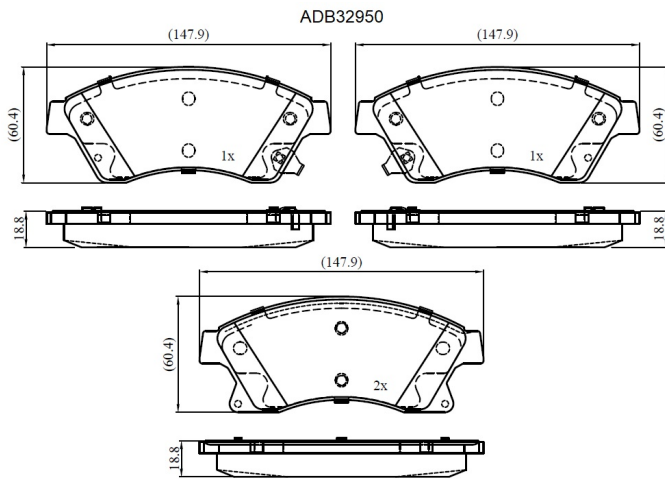

Make: OPEL

Model: Astra J

Part Number: ADB32950

Vehicle Manufacturing/Engine:

Specifications

Fitting Position	:	Front
Model Date	:	2009-2015
Or. Caliper	:	
WVA	:	25031

FMSI	:
Length	:
Width	:
Thickness	: