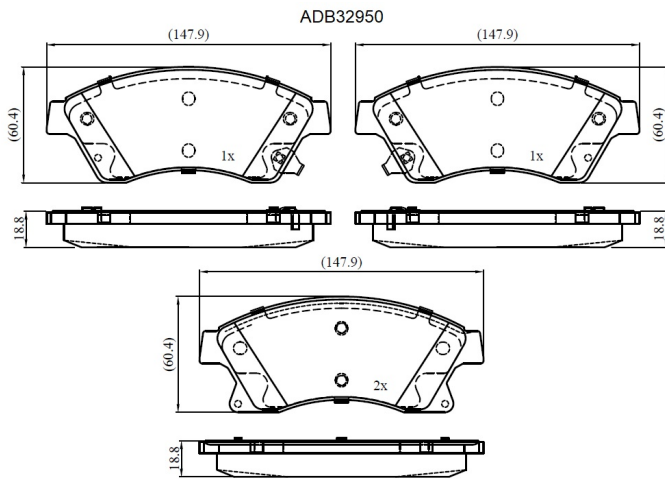

Make: OPEL

Model: Astra J

Part Number: ADB32950

Vehicle Manufacturing/Engine:

Specifications

Fitting Position	:	Front
Model Date	:	2011-2015
Or. Caliper	:	
WVA	:	25031

FMSI	:
Length	:
Width	:
Thickness	: