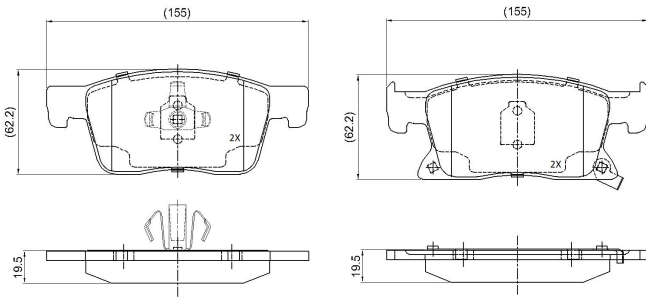

Make: OPEL

Model: Astra K 300 Disc Dia

Part Number: ADB32309

Vehicle Manufacturing/Engine:

ADB32309

Specifications

Fitting Position	:	Front
Model Date	:	15-
Or. Caliper	:	
WVA	:	
FMSI	:	
Length	:	155

Width	:	62.2
Thickness	:	19.5