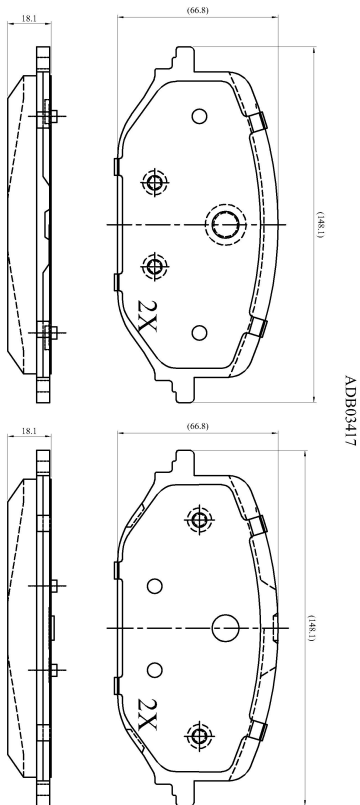

Make: OPEL

Model: ASTRA L

Part Number: ADB03417

Vehicle Manufacturing/Engine:

Specifications

Fitting Position

:

Front

Model Date	:	2021-
Or. Caliper	:	
WVA	:	2,65,88,26,619
FMSI	:	
Length	:	148.3
Width	:	67
Thickness	:	18.3