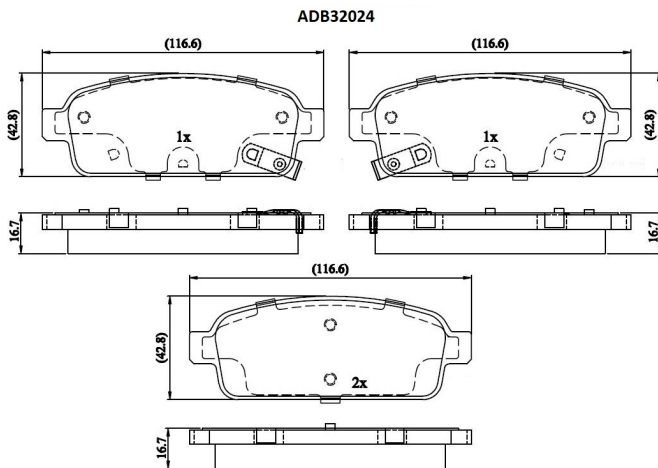

Make: OPEL

Model: Astra Sports Tourer

Part Number: ADB32024

Vehicle Manufacturing/Engine:

Specifications

Fitting Position	:	Rear
Model Date	:	10/10-
Or. Caliper	:	Bosch
WVA	:	25096, 25097, 25098

FMSI	:	
Length	:	116.6
Width	:	42.8
Thickness	:	16.7