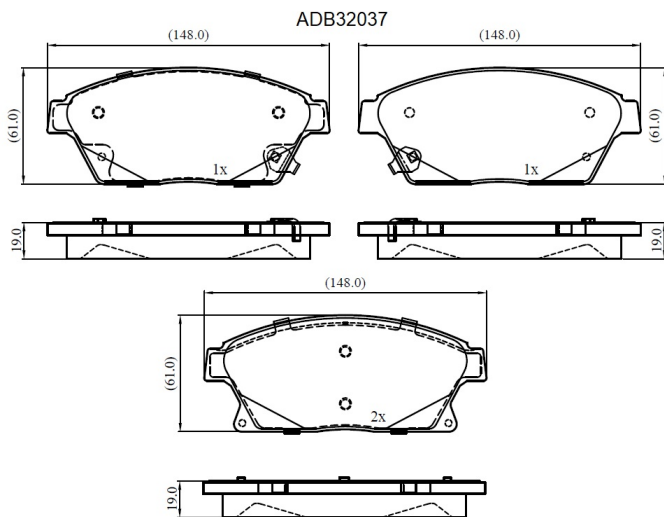

Make: OPEL

Model: Astra Sports Tourer

Part Number: ADB32037

Vehicle Manufacturing/Engine:

Specifications

Fitting Position	:	Front
Model Date	:	10/10-
Or. Caliper	:	Bosch

WVA	:	25034, 25035,25036
FMSI	:	
Length	:	148
Width	:	61
Thickness	:	19