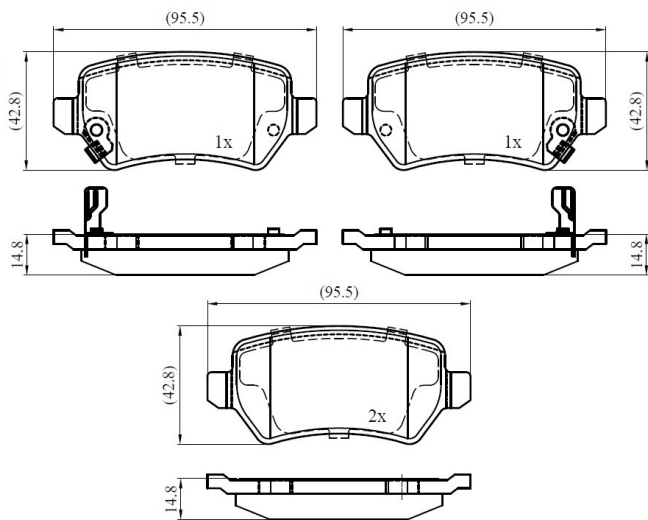

Make: OPEL

Model: Astra

Part Number: ADB31551

Vehicle Manufacturing/Engine:

ADB31551

Specifications

Fitting Position	:	Rear
Model Date	:	03/01-->
Or. Caliper	:	Lucas

WVA	:	2,34,16,23,41,72,36,54,00,000
FMSI	:	
Length	:	95.5
Width	:	42.8
Thickness	:	14.8