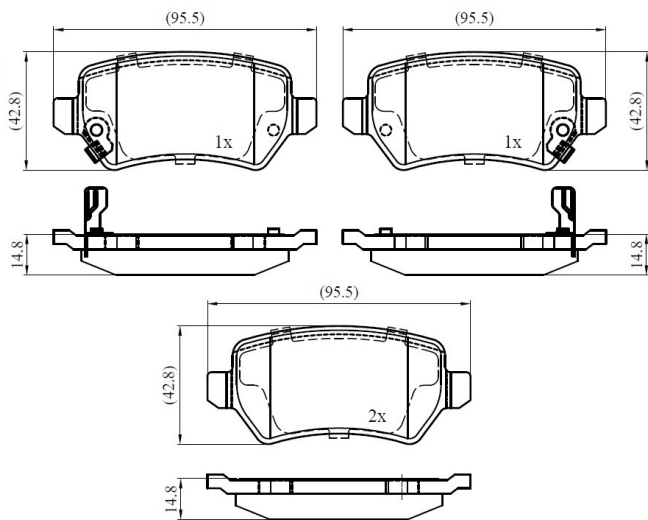

Make: OPEL

Model: Astra

Part Number: ADB31551

Vehicle Manufacturing/Engine:

ADB31551

Specifications

Fitting Position	:	Rear
Model Date	:	04/03-->
Or. Caliper	:	Lucas

WVA	:	2,34,16,23,41,72,36,54,00,000
FMSI	:	
Length	:	95.5
Width	:	42.8
Thickness	:	14.8