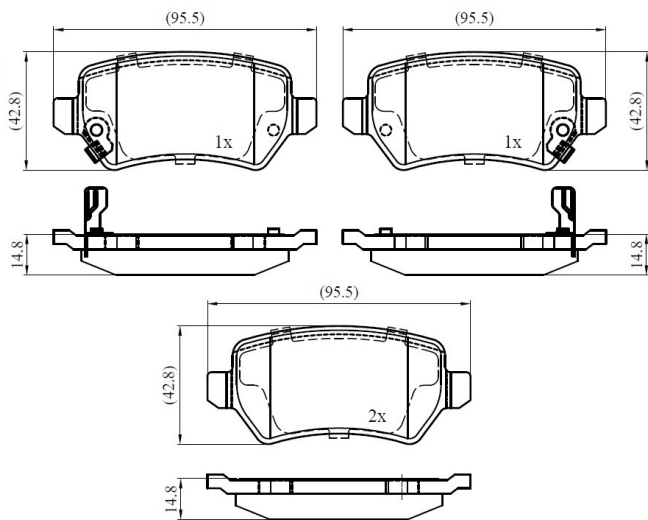

Make: OPEL

Model: Astra

Part Number: ADB31551

Vehicle Manufacturing/Engine:

ADB31551

Specifications

Fitting Position	:	Rear
Model Date	:	09/05-->
Or. Caliper	:	Lucas

WVA	:	2,34,16,23,41,72,36,54,00,000
FMSI	:	
Length	:	95.5
Width	:	42.8
Thickness	:	14.8