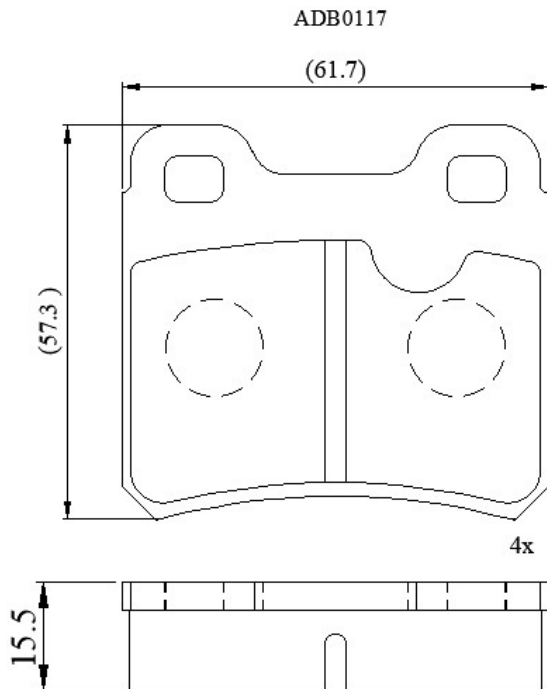

Make: OPEL

Model: Calibra

Part Number: ADB0117

Vehicle Manufacturing/Engine:

Specifications

Fitting Position	:	Rear
Model Date	:	01/90-07/98
Or. Caliper	:	Ate
WVA	:	21140
FMSI	:	
Length	:	61.7
Width	:	57.3
Thickness	:	15.5