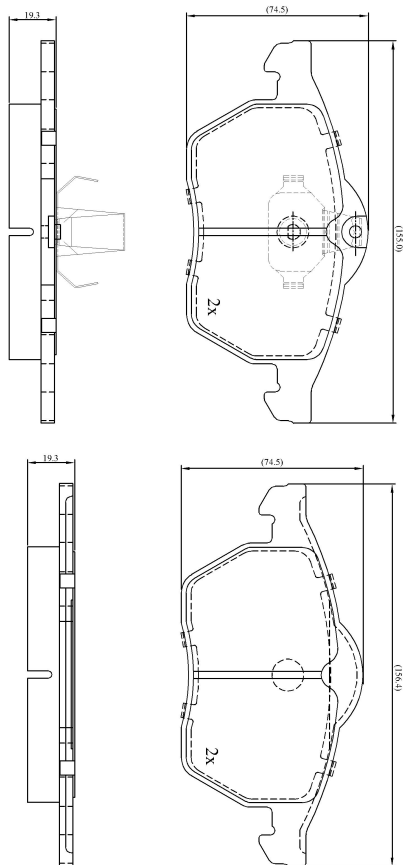

Make: OPEL

Model: Calibra

Part Number: ADB0749

Vehicle Manufacturing/Engine:

ADB0749

Specifications

| | | |
|-------------------------|---|-------------|
| Fitting Position | : | Front |
| Model Date | : | 08/94-07/98 |
| Or. Caliper | : | Ate |
| WVA | : | 23115 |
| FMSI | : | |
| Length | : | 156.4/155.0 |
| Width | : | 74.5 |
| Thickness | : | 19.3 |